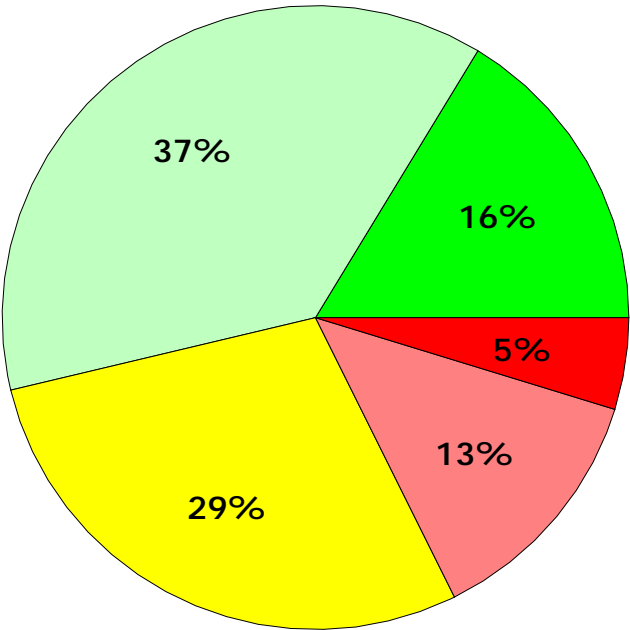

Scotia Union Elementary School District  
 Murphy Stanwood A Elementary  
 All Grades

**STAR 2010 Performance Level Distribution**

**English-Language Arts**  
 Student Count - 147

**Mathematics**  
 Student Count - 152