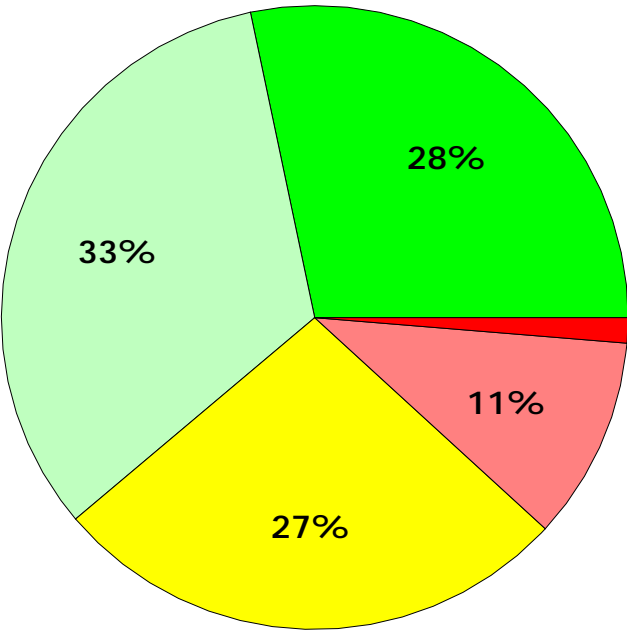

Scotia Union Elementary School District  
 Murphy Stanwood A Elementary  
 All Grades

**STAR 2010 Performance Level Distribution**

**English-Language Arts**  
 Student Count - 147

**Mathematics**  
 Student Count - 152

**Science**  
 Student Count - 55

Scotia Union Elementary School District  
Murphy Stanwood A Elementary

All Grades

STAR 2010 Performance Level Distribution

History  
Student Count - 19