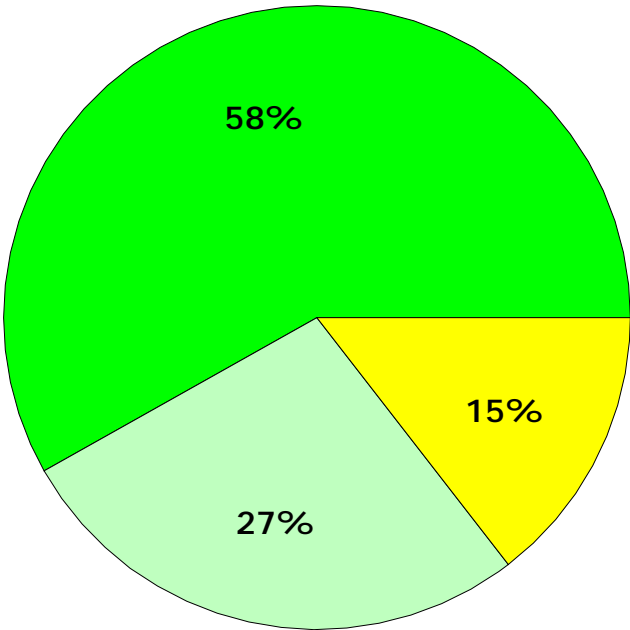

Scotia Union Elementary School District  
 Murphy Stanwood A Elementary  
 All Grades

**STAR 2010 Performance Level Distribution**

**English-Language Arts**  
 Student Count - 147

**Mathematics**  
 Student Count - 152

**Science**  
 Student Count - 55

Scotia Union Elementary School District  
Murphy Stanwood A Elementary

All Grades

STAR 2010 Performance Level Distribution

History  
Student Count - 19