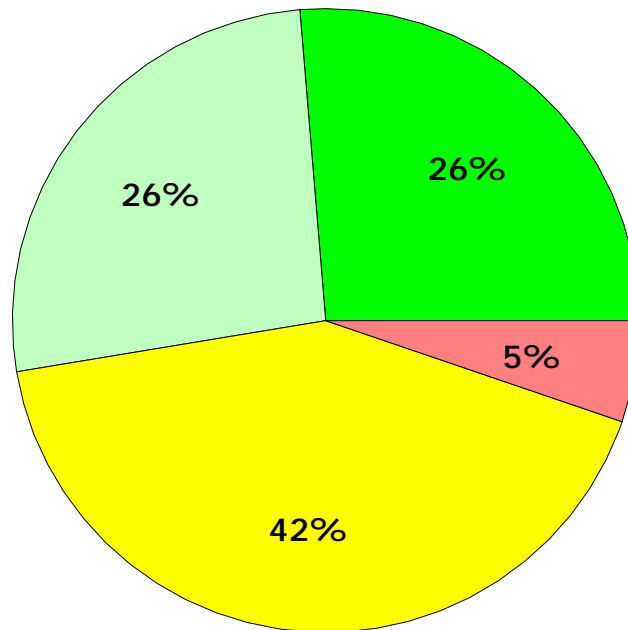

Scotia Union Elementary School District
Murphy Stanwood A Elementary

All Grades

STAR 2010 Performance Level Distribution

History
Student Count - 19